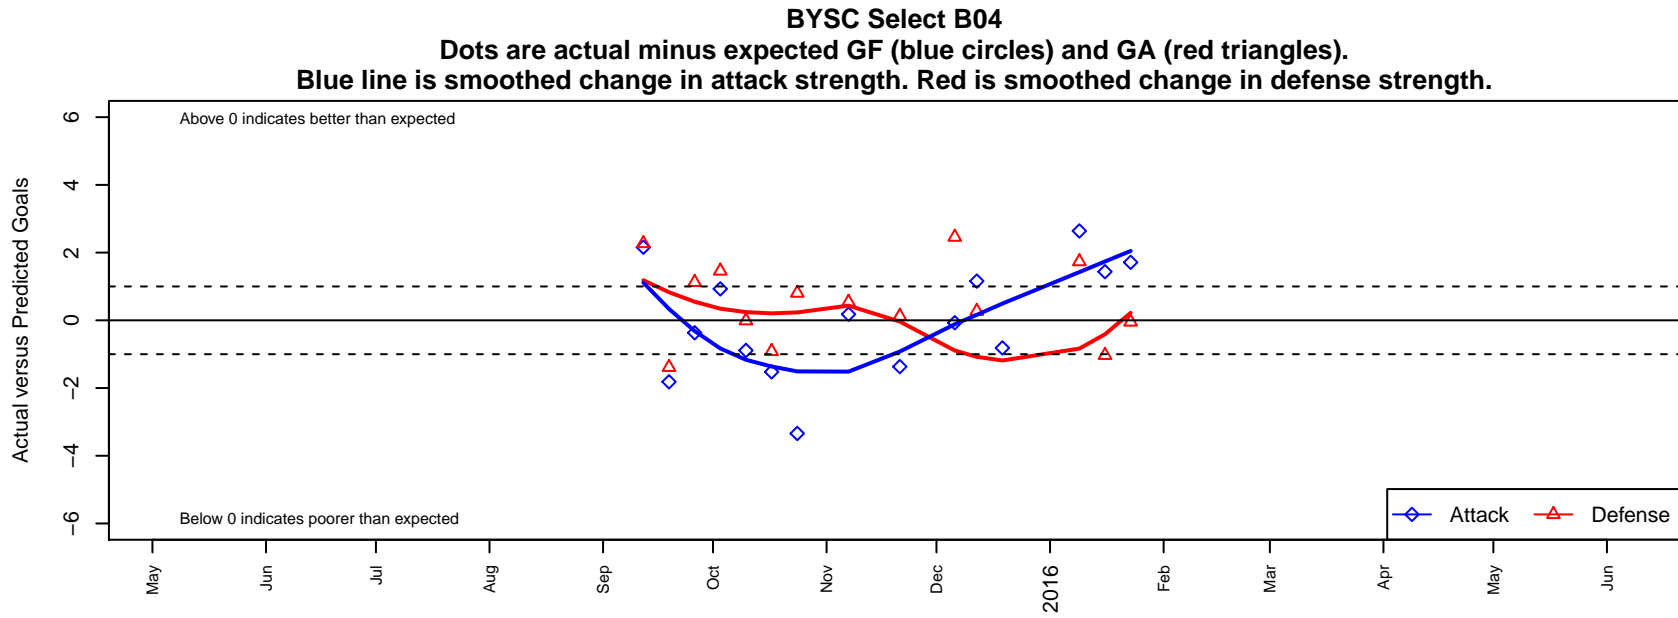

**attack and defense variance (black dot)
relative to other teams
and top 10 in region**

**attack and defense rating
relative to others at age
and all opponents in last 13 months**

BYSC Select B04

Bellevue Youth SC
Bellevue, WA
B04 total strength=290
attack=0.37 defense=0.08
fall league = NPSL Div 2 U11
notes= VanGaver 2015

alt names used:
BYSC Select B11 A VanGaver
2015 BYSC Select B11 A VanGaver

Venues played:
2015 NPSL Division 2 U11
2015 Founders Cup B04