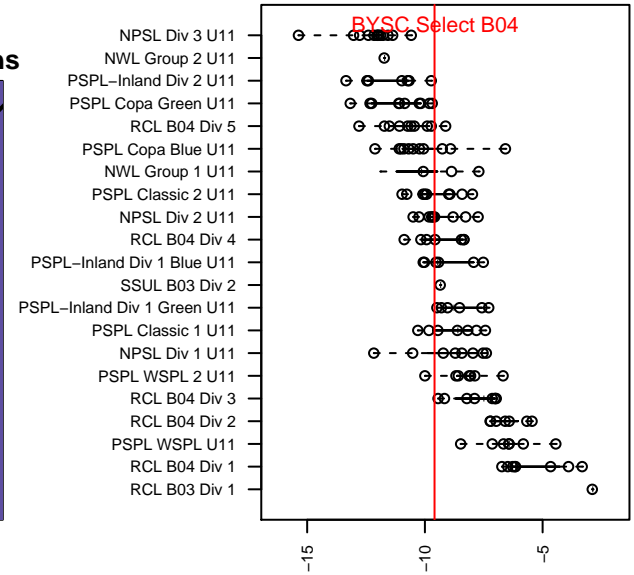

BYSC Select B04

Bellevue Youth SC
Bellevue, WA
B04 total strength=290
attack=0.37 defense=0.08
fall league = NPSL Div 2 U11
notes= VanGaver 2015

alt names used:
BYSC Select B11 A VanGaver
2015 BYSC Select B11 A VanGaver

Venues played:
2015 NPSL Division 2 U11
2015 Founders Cup B04

**attack and defense variance (black dot)
relative to other teams
and top 10 in region**

**attack and defense rating
relative to others at age
and all opponents in last 13 months**